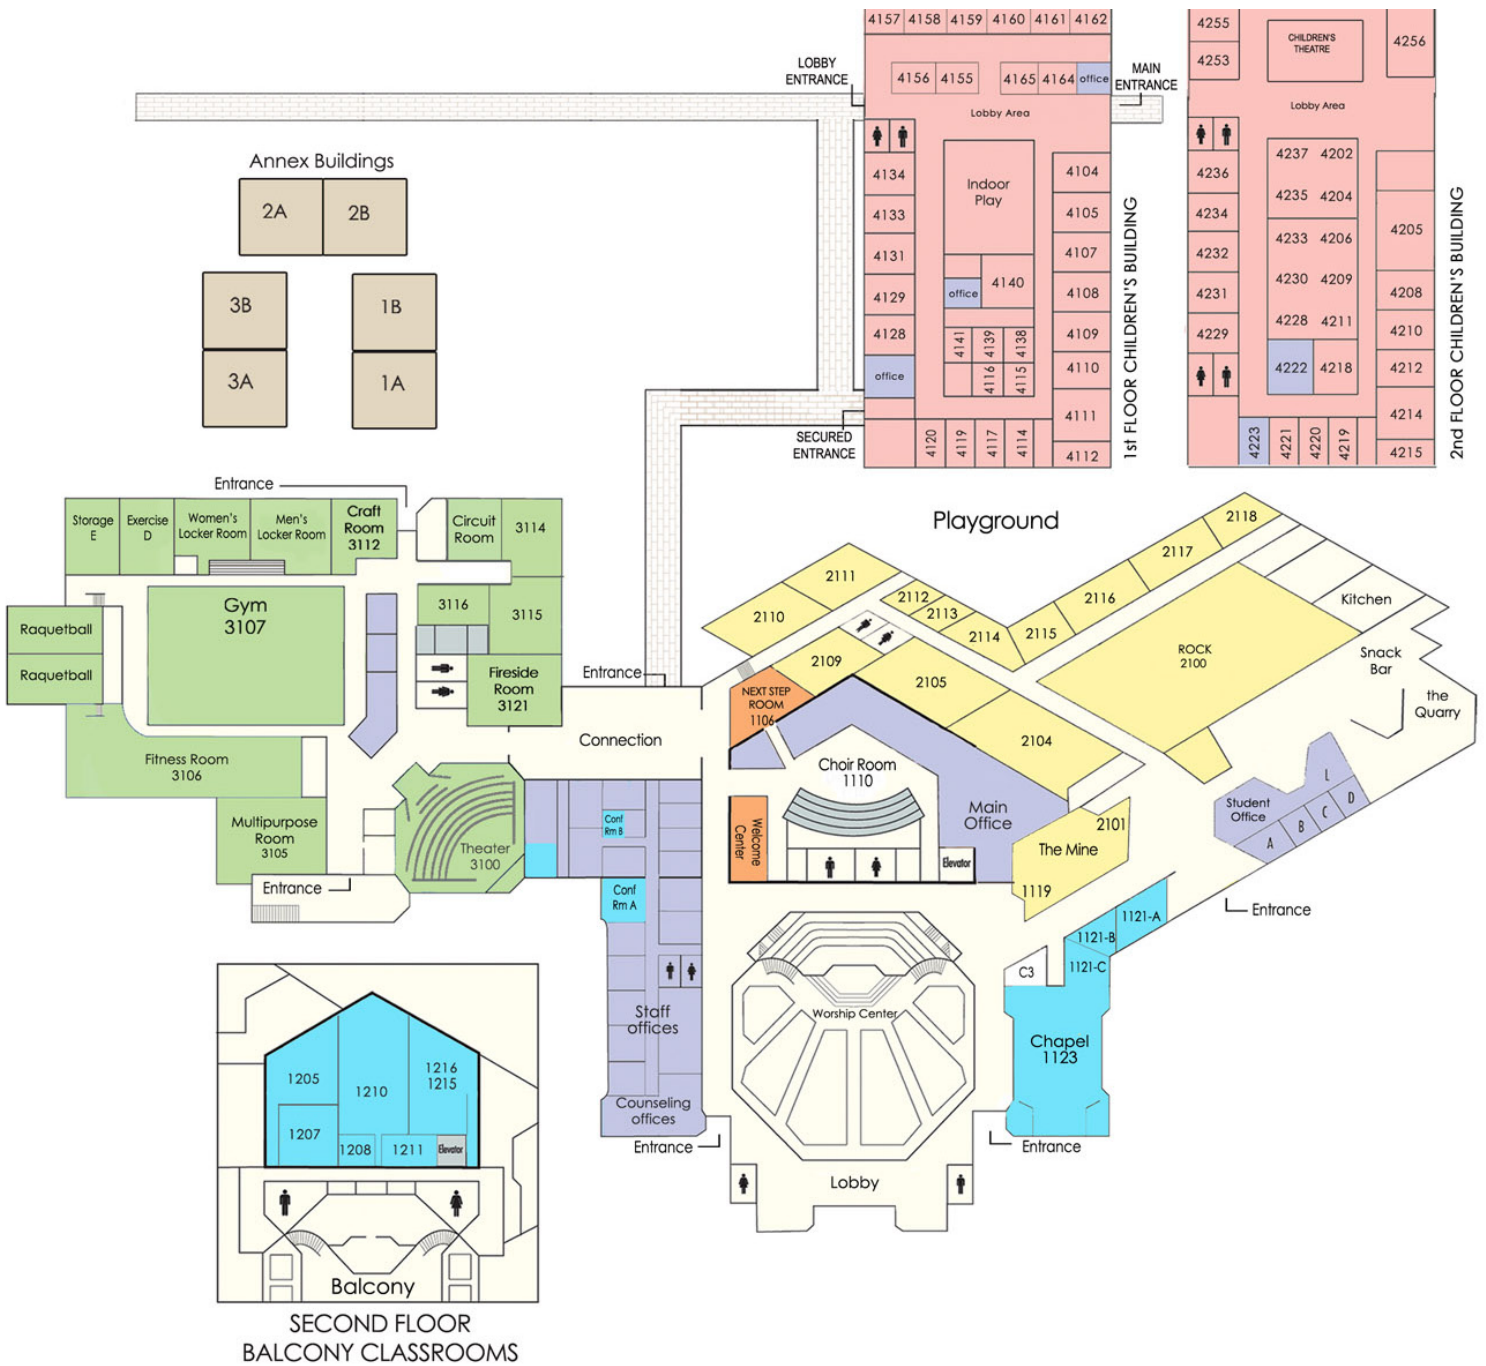

## 9:15am

**PRESCHOOL** (Birth-Pre-K) 1st floor CB **MIDDLE SCHOOL** (6th-8th Grade) ROCK  
**GRADE SCHOOL** (K-5th Grade) 2nd floor CB **HIGH SCHOOL** See 10:45am  
**KIDS INC** (Special Needs) 1st floor CB

AGE	LEADERS	LIFE STAGE	LOCATION
ALL ages	Gregory/Blessen	Journey Study	Annex 1A
ALL ages	Team taught	Adult Special Needs	Family Life Ctr 3116
20+	Cooper/Jones & Gerber	Young Married/Without Kids	Balcony Room 1207
30's	Rainey/Team (The Village)	With Preschool/Elementary/MS	Balcony Room 1215/16
30's	Maxwell/Powell	With Preschool/Elementary	CB 4256
30's	Smith/Larkin	With Preschool/Elementary	Fireside Room
30-40's	Anderson/Shapiro	With Elementary/MS/HS Students	Annex 1B
40-50's	Harrell	With MS/HS Students	Family Life Ctr 3112
40-50's	Ewbank	With MS/HS Students	Conference Room A
40-50's	Miller/Rippee (Cornerstone)	With HS/College Students	Balcony Room 1205
40-50's	Hill/Walker	With MS/HS/College Students	Annex 3A
40-50's	Wegleitner/Johnson	With MS/HS/College Students	Annex 3B
45+	Smith/Dishman	Word Power - verse by verse teaching	Family Life Ctr 3114
50's	Northcut/Brown/Waite	With HS/College/Empty Nests	Balcony Room 1210
60+	Tucker/Smith	Through the Bible Study	Balcony Room 1211
60+	Parker/Barrett	"Solid Rock" Senior Adults	Multipurpose Room

# CAMPUS MAP

- Worship Center Building    1106 --1216
- ROCK (youth building)    2100 - 2118
- Family Sports Center    3100 - 3121
- Children's Building    4104 - 4256
- Annex Buildings    1A-3B
- Offices