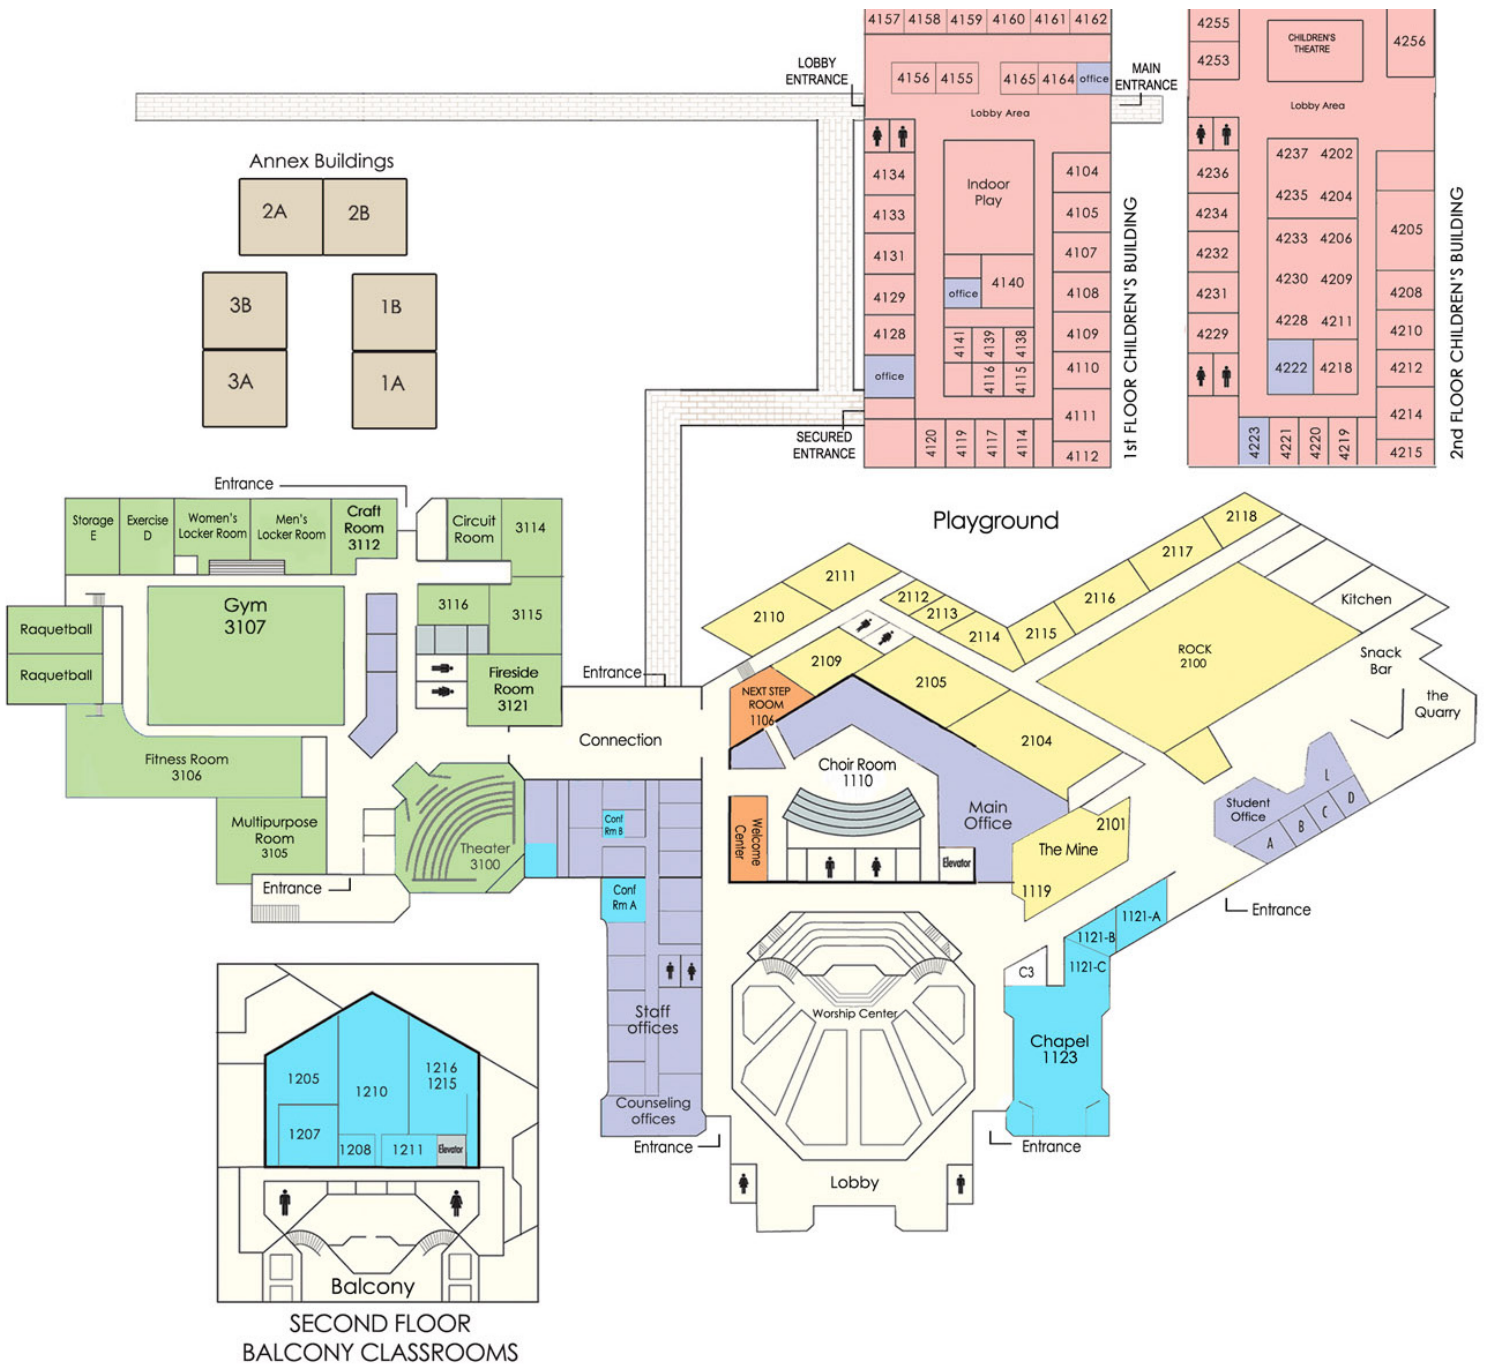

KIDS INC (Special Needs)

1st floor CB

AGE	LEADERS	LIFE STAGE	LOCATION
18-23	Yost	The Collective / College Group	Annex 1B
20-30s	Bush/Mitchell	Living 412 / Young Single Professionals	ROCK 2110
60+	Dean/Loughlin	"Lamplighters" - Single Senior Adults	Family Life Ctr 3112
ALL ages	Creel/Wetton	"Heartstrings" - Women	Conference Room A
ALL ages	Diaz	Deaf Ministry	Annex 3A
ALL ages	Rev Wang	Chinese Life Group	Gym
ALL ages	Bautista/Camacho/Team	Hispanic Life Group	Balcony Room 1215/16
ALL ages	Team taught	Adult Special Needs	Family Life Ctr 3116
ALL ages	Barnes/Porter	New Hope	Balcony Room 1208
20-30's	Kiekhoefer/Jones & Tohlen	With Preschoolers	CB 4256
30's	Hutcherson/Peek	With Elementary	Fireside Room
45+	O'Dell/Bitting	With HS/College Students	Annex 3B
50s	Kuhlman/Neff	With HS/College/Empty Nest	Balcony Room 1207
55+	Durrwachter/Team	With Empty Nests	Balcony Room 1205
60+	Goodrich/Vinson	With Empty Nests	Balcony Room 1210
60+	Ator/Williams	Senior Adults	Balcony Room 1211
60+	Robinson/Vannatta	"New Horizons" - Senior Adults	Family Life Ctr 3114
60+	Daily/Stiles	"Naomi" Women Senior Adults	Family Life Ctr 3115
60+	Daily/Burleson	"Men's Class" - Men Senior Adults	Conference Room B
60+	Banks/Robb & Shelton	"Joy Class" - Women Senior Adults	Rm 1121-A
65+	Matthews/Team	"Agape" Senior Adults	Multipurpose Room
70+	Banks/Womack	"Joyful Ventures" Senior Adults	Choir Room

CAMPUS MAP

- Worship Center Building 1106 --1216
- ROCK (youth building) 2100 - 2118
- Family Sports Center 3100 - 3121
- Children's Building 4104 - 4256
- Annex Buildings 1A-3B
- Offices