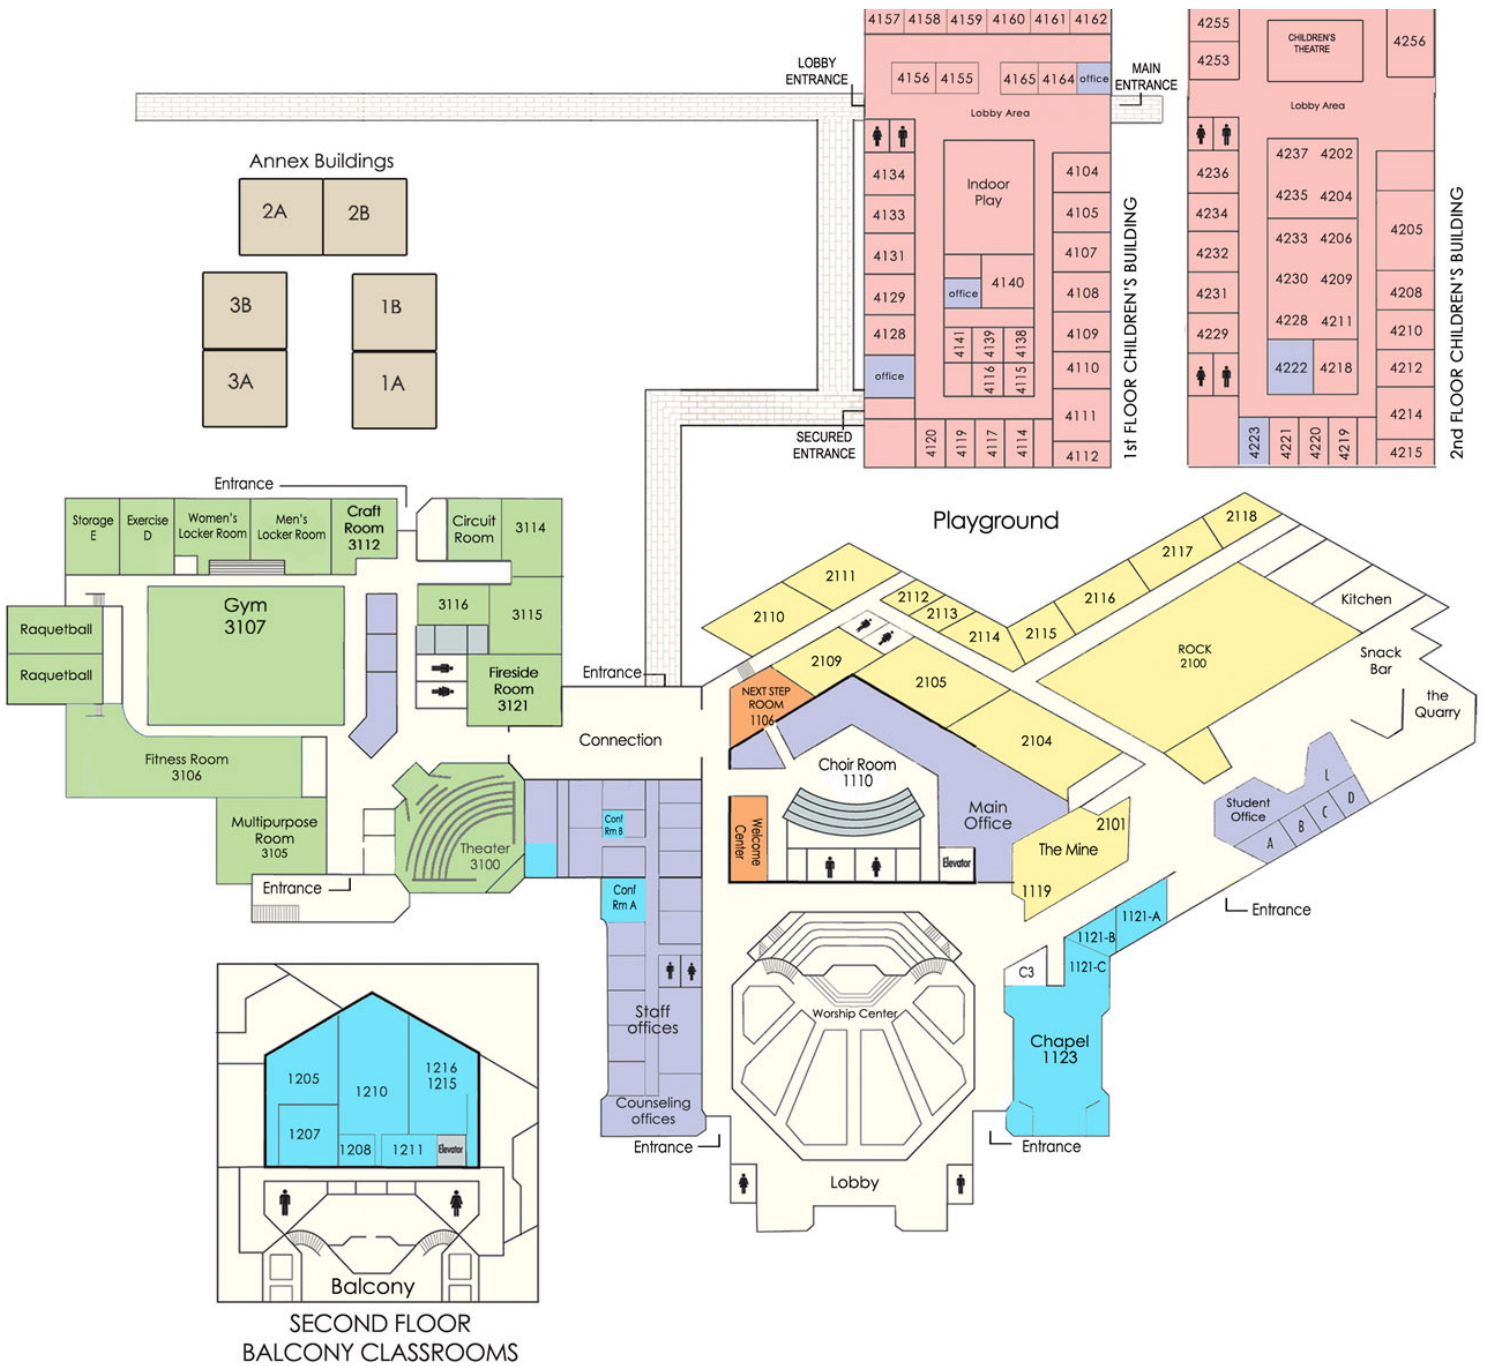

KIDS INC (Special Needs)

1st floor CB

AGE	LEADERS	LIFE STAGE	LOCATION
18-23	Yost	The Collective / College Group	Annex 1B
20-30s	Bush/Mitchell	Livin' 412 / Young Single Professionals	ROCK 2110
60+	Dean/Loughlin	"Lamplighters" - Single Senior Adults	Family Life Ctr 3112
ALL ages	Creel/Wetton	"Heartstrings" - Women	Conference Room A
ALL ages	Diaz	Deaf Ministry	Annex 3A
ALL ages	Rev Wang	Chinese Life Group	Gym
ALL ages	Bautista/Camacho/Team	Hispanic Life Group	Balcony Room 1215/16
ALL ages	Team taught	Adult Special Needs	Family Life Ctr 3116
ALL ages	Barnes/Porter	New Hope	Balcony Room 1208
20-30's	Kiekhoefer/Jones & Tohlen	With Preschoolers	CB 4256
30's	Hutcherson/Peek	With Elementary	Fireside Room
45+	O'Dell/Bitting	With HS/College Students	Annex 3B
50s	Kuhlman/Neff	With HS/College/Empty Nest	Balcony Room 1207
55+	Durrwachter/Team	With Empty Nests	Balcony Room 1205
60+	Goodrich/Vinson	With Empty Nests	Balcony Room 1205
60+	Ator/Williams	Senior Adults	Balcony Room 1210
60+	Robinson/Vannatta	Senior Adults	Balcony Room 1211
60+	Daily/Ussery	"New Horizons" - Senior Adults	Family Life Ctr 3114
60+	Daily/Burleson	"Naomi" Women Senior Adults	Family Life Ctr 3115
60+	Banks/Robb & Shelton	"Men's Class" - Men Senior Adults	Conference Room B
60+	Matthews/Team	"Joy Class" - Women Senior Adults	Rm 1121-A
65+	Matthews/Team	"Agape" Senior Adults	Multipurpose Room
70+	Banks/Womack	"Joyful Ventures" Senior Adults	Choir Room

CAMPUS MAP

- Worship Center Building 1106 --1216
- ROCK (youth building) 2100 - 2118
- Family Sports Center 3100 - 3121
- Children's Building 4104 - 4256
- Annex Buildings 1A-3B
- Offices