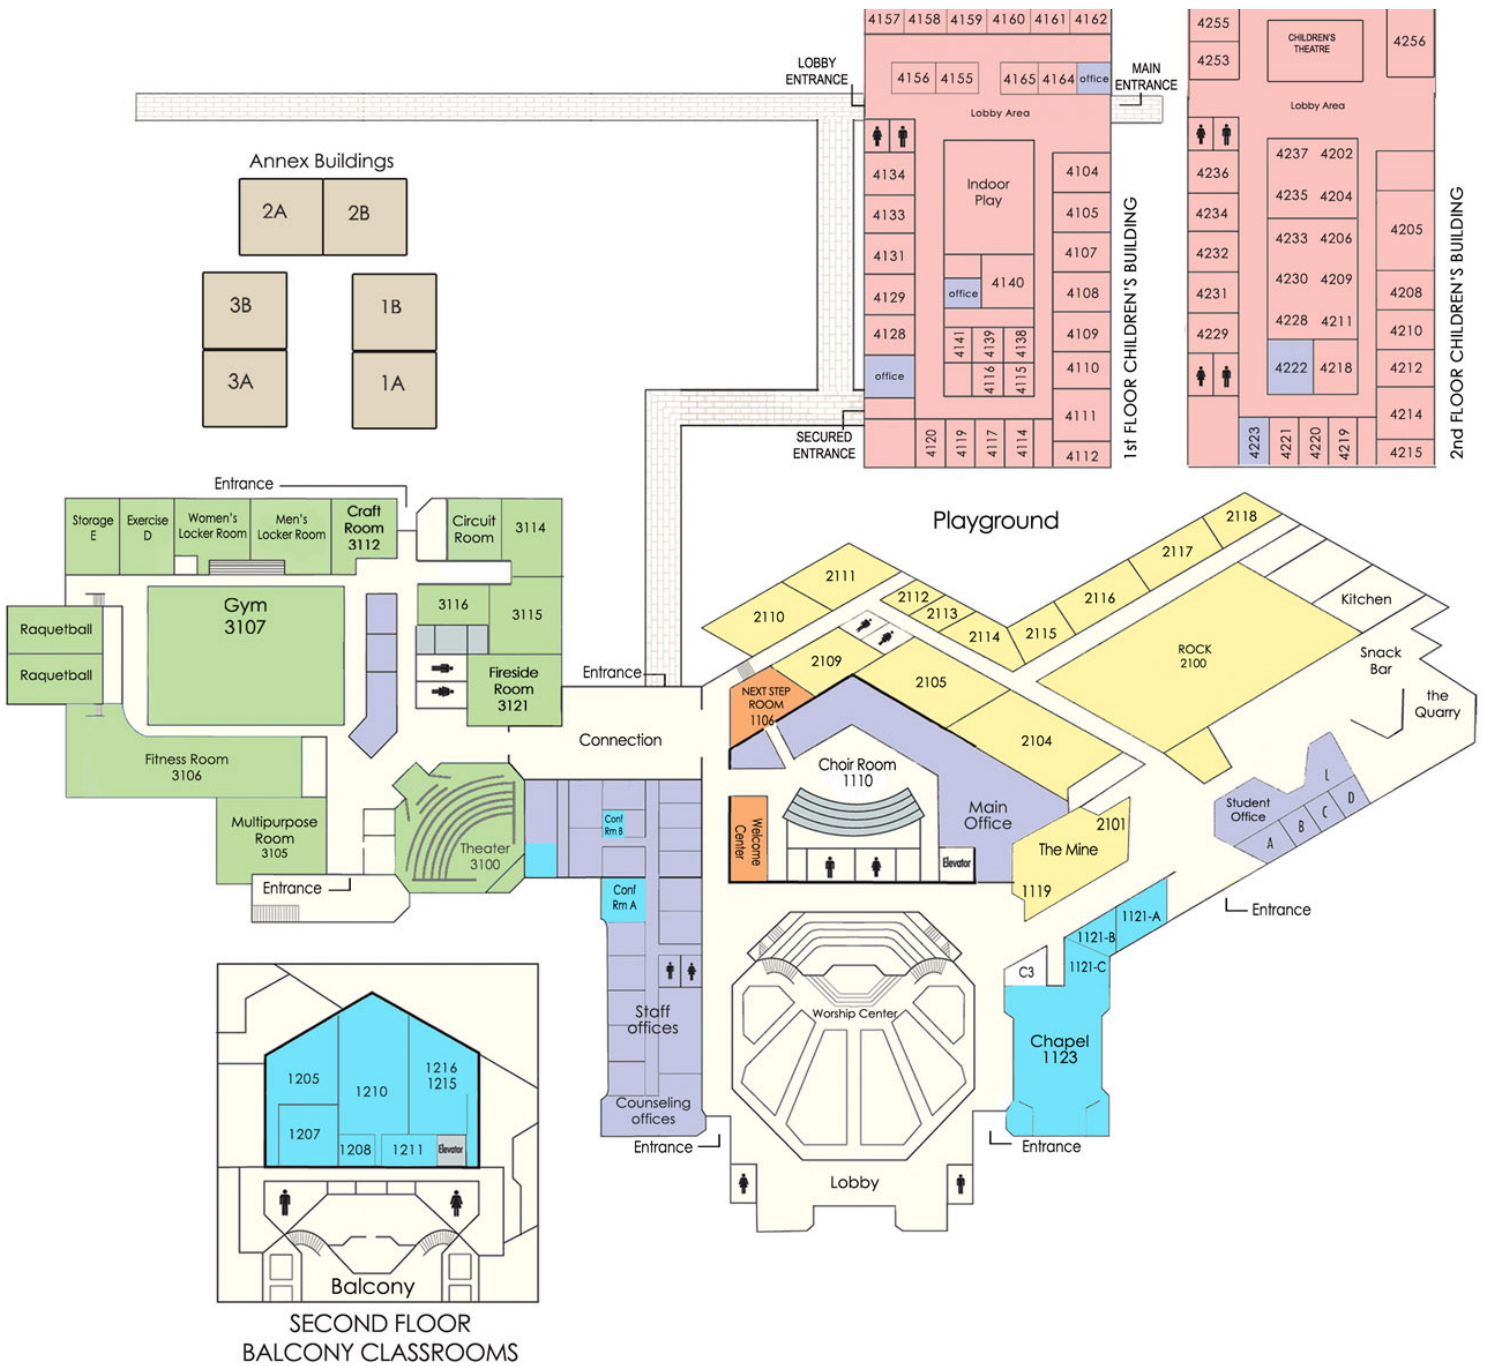

KIDS INC (Special Needs)

1st floor CB

AGE	LEADERS	LIFE STAGE	LOCATION
ALL ages	Creel/Wetton	"Heartstrings" - Women	Conference Room A
ALL ages	Diaz	Deaf Ministry	Annex 3A
ALL ages	Rev Wang	Chinese Life Group	Gym
ALL ages	Bautista/Camacho/Team	Hispanic Life Group	Balcony Room 1215/16
ALL ages	Team taught	Adult Special Needs	Family Life Ctr 3116
18-23	Yost	The Collective / College Group	Annex 1B
20-30's	Tew/Penner	Young Single Professionals	Annex 3B
20-30's	Kiekhoefer/Harrell	Nearly/Newly-Wed Class **Quarterly Enrollment**	ROCK Room 2110
20-30's	PB&J Group (Palmer/Bass/Jones)	With Preschoolers/Elementary	CB 4256
30's	Hutcherson/Peek	With Elementary	Fireside Room
45+	O'Dell/Bitting	With HS/College Students	Chapel
55+	Durrwachter/Team	With Empty Nests	Balcony Room 1205
60+	Dean/Loughlin	"Lamplighters" - Single Senior Adults	Family Life Ctr 3112
60+	Kuhlman/Neff	With HS/College/Empty Nest	Balcony Room 1207
60+	Goodrich/Vinson	With Empty Nests	Balcony Room 1210
60+	Ator/Williams	Senior Adults	Balcony Room 1211
60+	Robinson/Vannatta	"New Horizons" - Senior Adults	Family Life Ctr 3114
60+	Daily/Ussery	"Naomi" Women Senior Adults	Family Life Ctr 3115
60+	Daily/Burleson	"Men's Class" - Men Senior Adults	Conference Room B
60+	Smith/Northcut	"New Joyful Class" - Women Senior Adults	Balcony Room 1208
65+	Matthews/Team	"Agape" Senior Adults	Multipurpose Room
70+	Banks/Womack	"Joyful Ventures" Senior Adults	Choir Room

CAMPUS MAP

- Worship Center Building 1106 --1216
- ROCK (youth building) 2100 - 2118
- Family Sports Center 3100 - 3121
- Children's Building 4104 - 4256
- Annex Buildings 1A-3B
- Offices