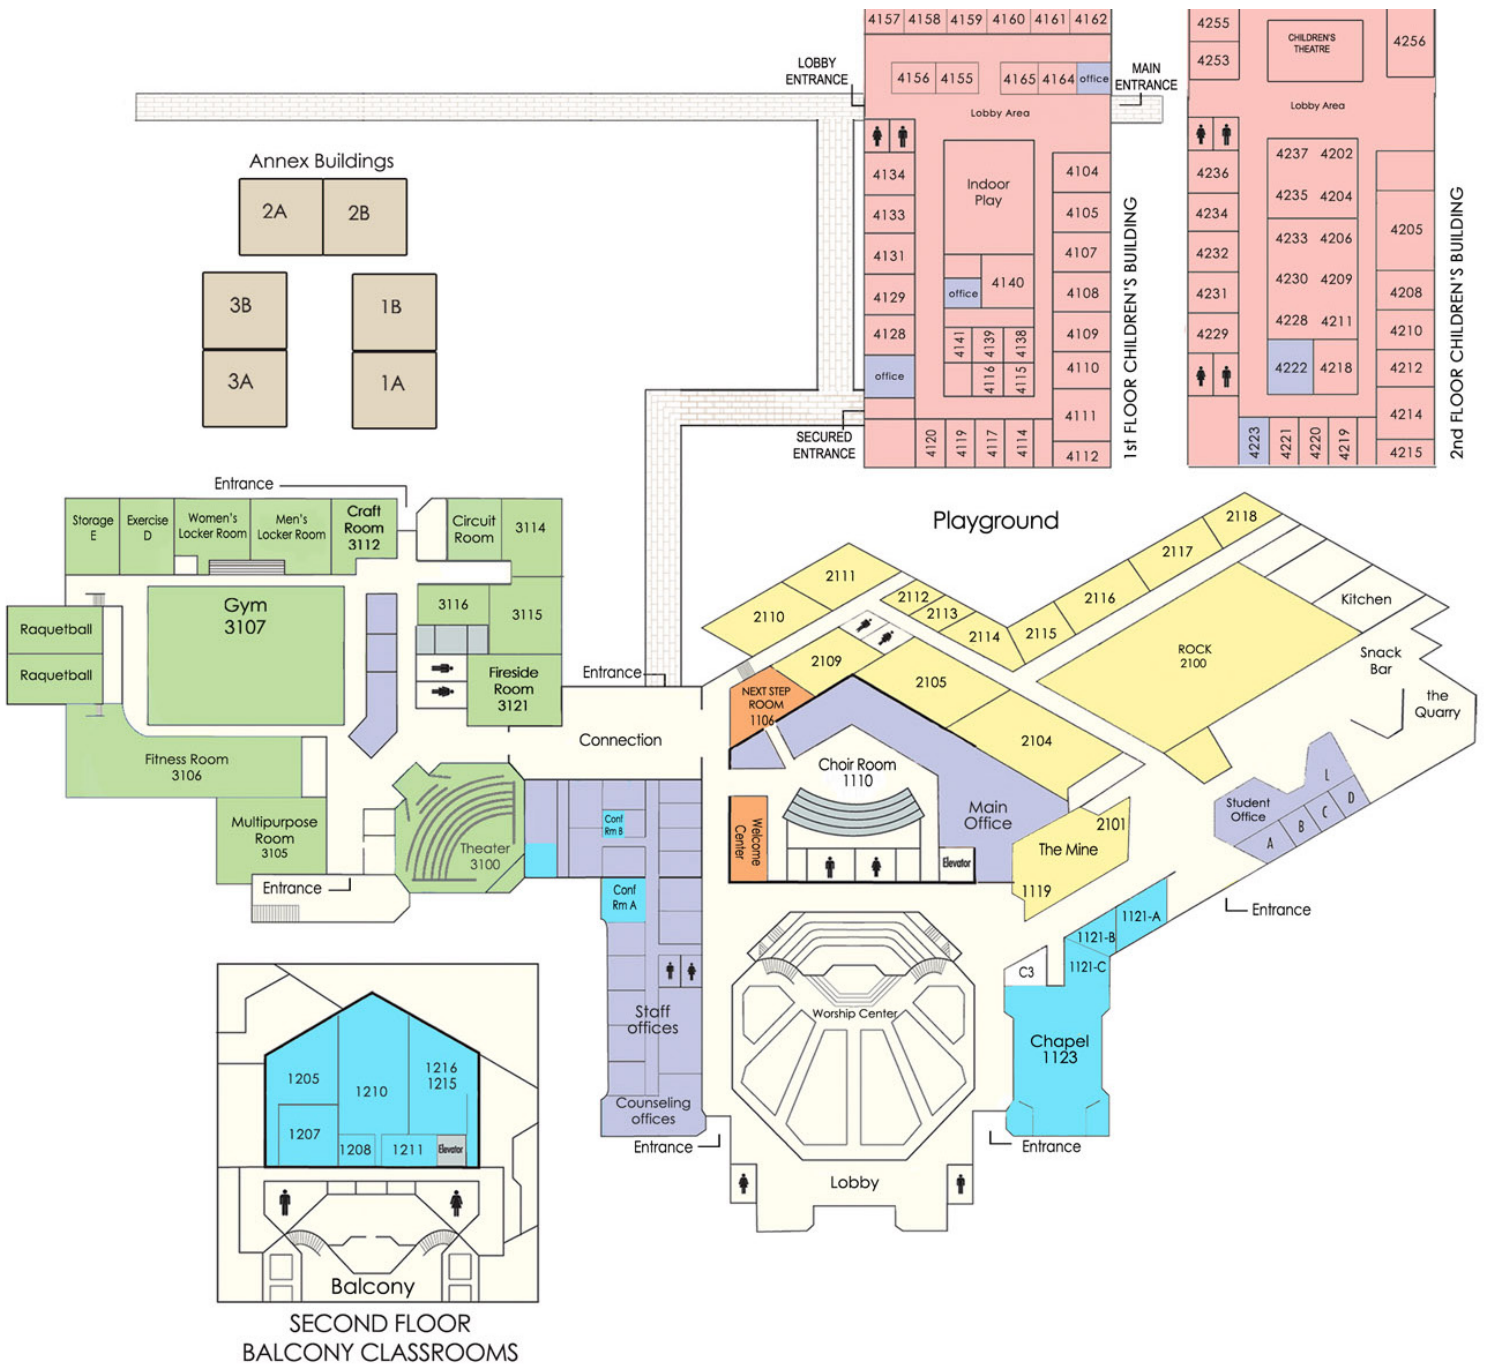

KIDS INC (Special Needs)

1st floor CB

AGE	LEADERS	LIFE STAGE	LOCATION
18-23	Yost	The Collective / College Group	Annex 1B
20-30s	Bush/Mitchell	Livin' 412 / Young Single Professionals	ROCK 2110
60+	Dean/Loughlin	"Lamplighters" - Single Senior Adults	Family Life Ctr 3112
ALL ages	Creel/Wetton	"Heartstrings" - Women	Conference Room A
ALL ages	Diaz	Deaf Ministry	Annex 3A
ALL ages	Rev Wang	Chinese Life Group	Gym
ALL ages	Bautista/Camacho/Team	Hispanic Life Group	Balcony Room 1215/16
ALL ages	Team taught	Adult Special Needs	Family Life Ctr 3116
20-30's	Kiekhoefer/Jones & Tohlen	With Preschoolers	CB 4256
30's	Hutcherson/Peek	With Elementary	Fireside Room
45+	O'Dell/Bitting	With HS/College Students	Chapel
50s	Kuhlman/Neff	With HS/College/Empty Nest	Balcony Room 1207
55+	Durrwachter/Team	With Empty Nests	Balcony Room 1205
60+	Goodrich/Vinson	With Empty Nests	Balcony Room 1210
60+	Ator/Williams	Senior Adults	Balcony Room 1211
60+	Robinson/Vannatta	"New Horizons" - Senior Adults	Family Life Ctr 3114
60+	Daily/Ussery	"Naomi" Women Senior Adults	Family Life Ctr 3115
60+	Daily/Burleson	"Men's Class" - Men Senior Adults	Conference Room B
60+	Banks/Robb & Shelton	"Joy Class" - Women Senior Adults	Rm 1121-A
65+	Matthews/Team	"Agape" Senior Adults	Multipurpose Room
70+	Banks/Womack	"Joyful Ventures" Senior Adults	Choir Room

CAMPUS MAP

- Worship Center Building 1106 --1216
- ROCK (youth building) 2100 - 2118
- Family Sports Center 3100 - 3121
- Children's Building 4104 - 4256
- Annex Buildings 1A-3B
- Offices