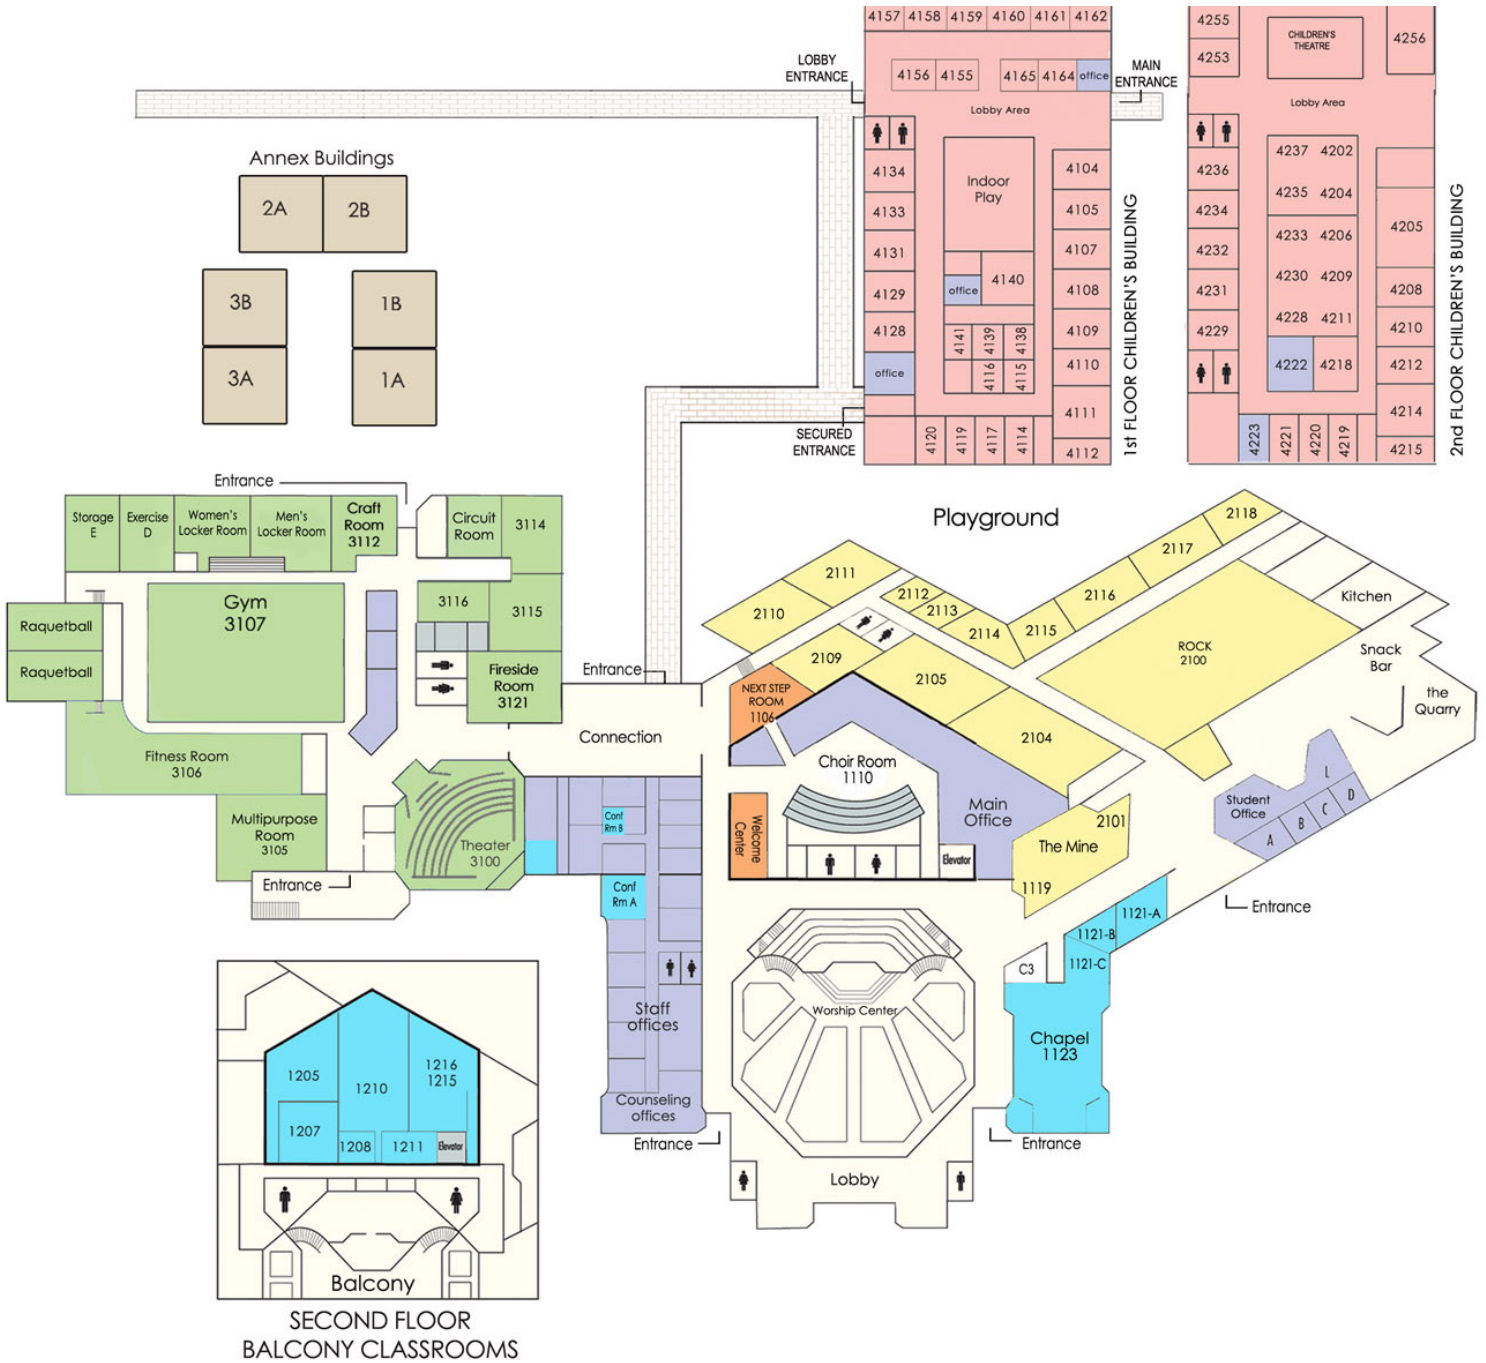

## 10:45am

**PRESCHOOL** (Birth-Pre-K)

1st floor CB

**MIDDLE SCHOOL** See 9:15am

**GRADE SCHOOL** (K-5th Grade)

2nd floor CB

**HIGH SCHOOL**

(9th-12th Grade) ROCK

**KIDS INC** (Special Needs)

1st floor CB

AGE	LEADERS	LIFE STAGE	LOCATION
18-23	Yost	The Collective / College Group	Annex 1B
20-30s	Bush/Mitchell	Livin' 412 / Young Single Professionals	ROCK 2110
60+	Dean/Loughlin	"Lamplighters" - Single Senior Adults	Family Life Ctr 3112
ALL ages	Creel/Wetton	"Heartstrings" - Women	Rm 1121-B
ALL ages	Diaz	Deaf Ministry	Annex 3A
ALL ages	Rev Wang	Chinese Life Group	Gym
ALL ages	Bautista/Camacho/Team	Hispanic Life Group	Balcony Room 1215/16
ALL ages	Team taught	Adult Special Needs	Family Life Ctr 3116
20-30's	Kiekhoefer/Jones & Tohlen	With Preschoolers	CB 4256
30's	Hutcherson/Peek	With Elementary	Fireside Room
45+	O'Dell/Bitting	With HS/College Students	Chapel
50s	Kuhlman/Neff	With HS/College/Empty Nest	Balcony Room 1207
55+	Durrwachter/Team	With Empty Nests	Balcony Room 1205
60+	Goodrich/Vinson	With Empty Nests	Balcony Room 1210
60+	Ator/Williams	Senior Adults	Balcony Room 1211
60+	Robinson/Vannatta	"New Horizons" - Senior Adults	Family Life Ctr 3114
60+	Daily/Ussery	"Naomi" Women Senior Adults	Family Life Ctr 3115
60+	Daily/Burleson	"Men's Class" - Men Senior Adults	Conference Room B
60+	Banks/Robb & Shelton	"Joy Class" - Women Senior Adults	Rm 1121-A
65+	Matthews/Team	"Agape" Senior Adults	Multipurpose Room
70+	Banks/Womack	"Joyful Ventures" Senior Adults	Choir Room

# CAMPUS MAP

- Worship Center Building    1106 --1216
- ROCK (youth building)    2100 - 2118
- Family Sports Center    3100 - 3121
- Children's Building    4104 - 4256
- Annex Buildings    1A-3B
- Offices