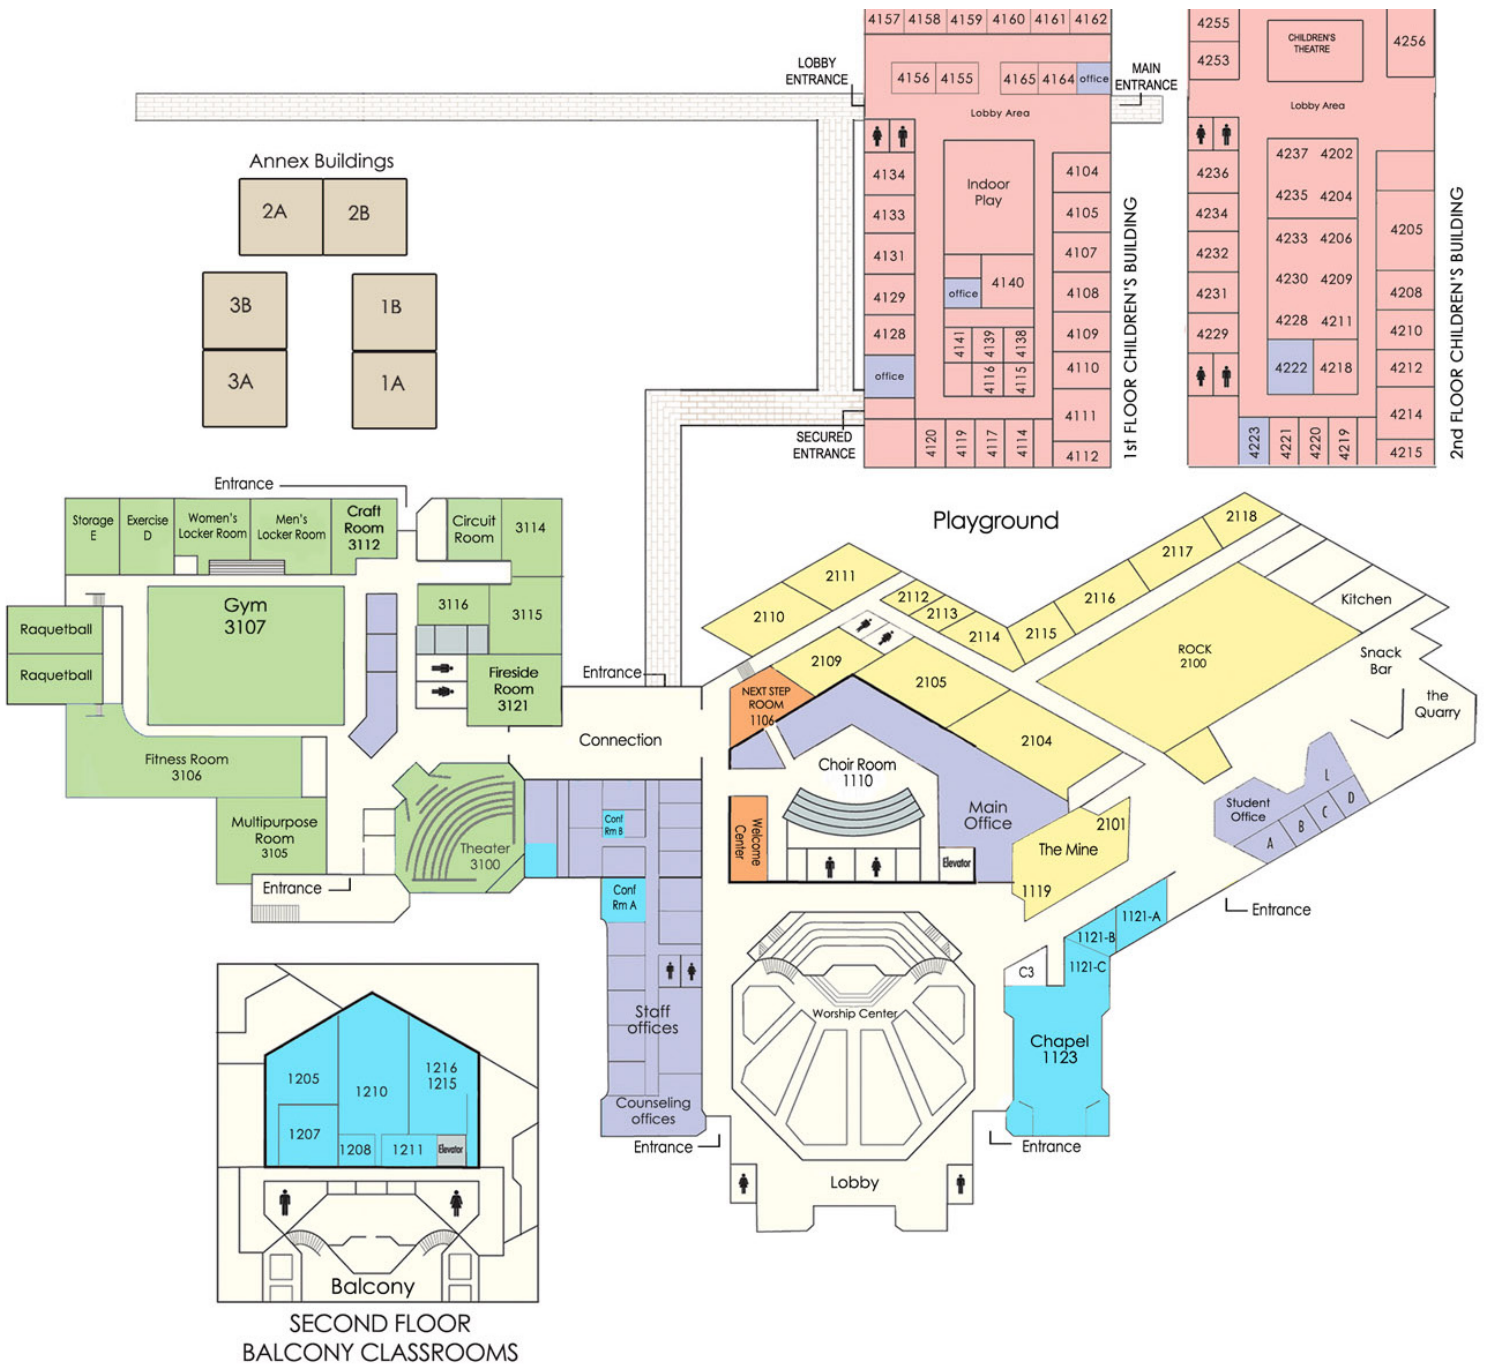

**KIDS INC** (Special Needs)

1st floor CB

AGE	LEADERS	LIFE STAGE	LOCATION
18-23	Yost	The Collective / College Group	Annex 1B
20-30s	Bush/Mitchell	Livin' 412 / Young Single Professionals	ROCK 2110
60+	Dean/Loughlin	"Lamplighters" - Single Senior Adults	Family Life Ctr 3112
ALL ages	Creel/Wetton	"Heartstrings" - Women	Conference Room A
ALL ages	Diaz	Deaf Ministry	Annex 3A
ALL ages	Rev Wang	Chinese Life Group	Gym
ALL ages	Bautista/Camacho/Team	Hispanic Life Group	Balcony Room 1215/16
ALL ages	Team taught	Adult Special Needs	Family Life Ctr 3116
20-30's	Kiekhoefer/Jones & Tohlen	With Preschoolers	CB 4256
30's	Hutcherson/Peek	With Elementary	Fireside Room
45+	O'Dell/Bitting	With HS/College Students	Chapel
50s	Kuhlman/Neff	With HS/College/Empty Nest	Balcony Room 1207
55+	Durrwachter/Team	With Empty Nests	Balcony Room 1205
60+	Goodrich/Vinson	With Empty Nests	Balcony Room 1210
60+	Ator/Williams	Senior Adults	Balcony Room 1211
60+	Robinson/Vannatta	"New Horizons" - Senior Adults	Family Life Ctr 3114
60+	Daily/Ussery	"Naomi" Women Senior Adults	Family Life Ctr 3115
60+	Daily/Burleson	"Men's Class" - Men Senior Adults	Conference Room B
60+	Smith/Northcut	"New Joyful Class" - Women Senior Adults	Balcony Room 1208
65+	Matthews/Team	"Agape" Senior Adults	Multipurpose Room
70+	Banks/Womack	"Joyful Ventures" Senior Adults	Choir Room

# CAMPUS MAP

- Worship Center Building    1106 --1216
- ROCK (youth building)    2100 - 2118
- Family Sports Center    3100 - 3121
- Children's Building    4104 - 4256
- Annex Buildings    1A-3B
- Offices