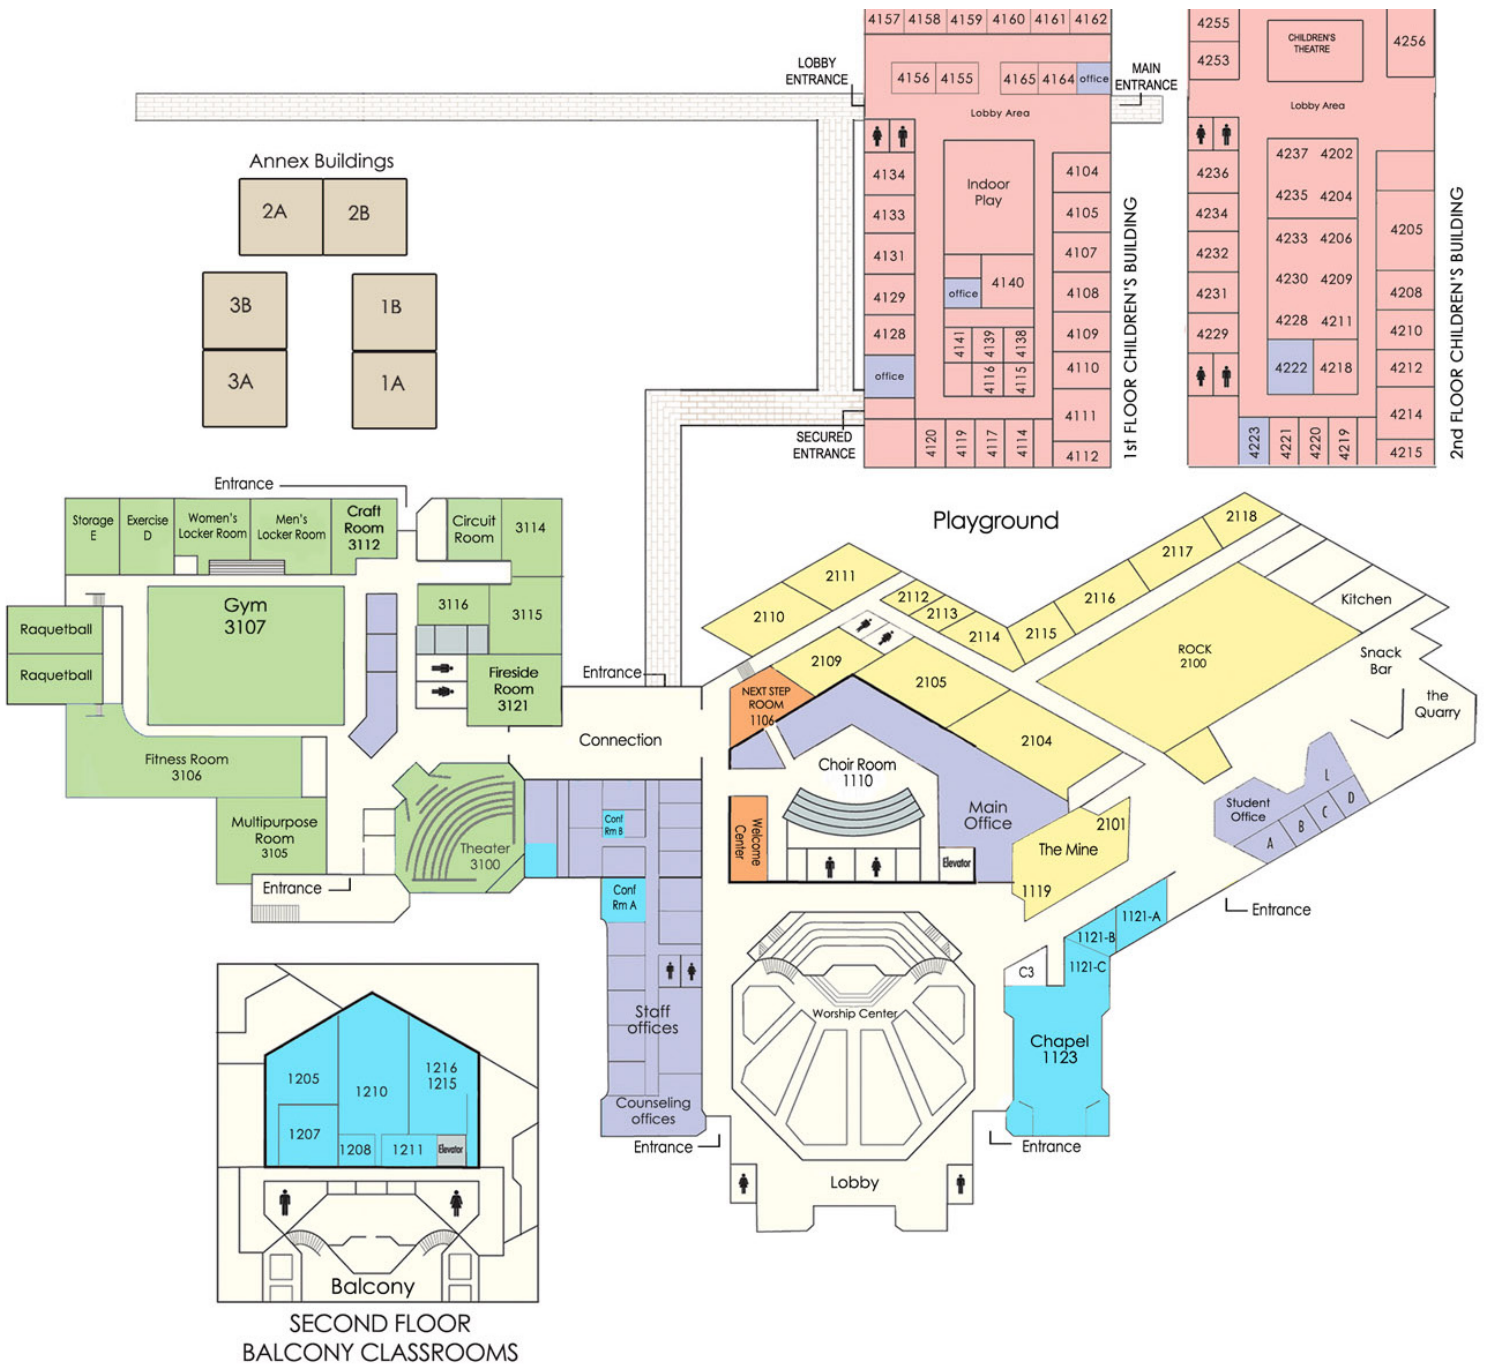

1st floor CB

AGE	LEADERS	LIFE STAGE	LOCATION
ALL ages	Creel/Wetton	"Heartstrings" - Women	Family Life Ctr 3115
ALL ages	Joey Bartlett	Deaf Ministry	<i>Return delayed</i>
ALL ages	Bautista/Camacho/Team	Hispanic Life Group	Balcony Room 1211
ALL ages	Team taught	Adult Special Needs	Family Life Ctr 3116
18-23	Woodruff	The Collective / College Group	Annex 1B
20-30's	Tew/Penner	Young Single Professionals	Annex 3B
20-30's	Kiekhoefer/Harrell	Nearly/Newly-Wed Class **Quarterly Enrollment**	ROCK Room 2110
20-30's	PB&J Group (Palmer/Bass/Jones)	With Preschoolers/Elementary	Family Life Ctr 3114
30's	Hutcherson/Peek	With Elementary	Fireside Room
45+	O'Dell/Bitting	With HS/College/Empty Nest	Gym
55+	Durrwachter/Team	With Empty Nests	Balcony Room 1205
60+	Dean/Loughlin - <i>currently on ZOOM</i>	"Lamplighters" - Single Senior Adults	Family Life Ctr 3112
60+	Kuhlman/Neff	With HS/College/Empty Nest	Balcony Room 1207
60+	Goodrich/Vinson	With Empty Nests	Balcony Room 1210
60+	Ator/Williams - <i>currently on ZOOM</i>	Senior Adults	Balcony Room 1215/16
60+	Robinson/Vannatta	"New Horizons" - Senior Adults	Theater
60+	Daily/Ussery	"Naomi" Women Senior Adults	<i>currently on FBVideo</i>
60+	Burleson - <i>Return delayed</i>	"Men's Class" - Men Senior Adults	Conference Room B
60+	Smith/Northcut	"Joyful Class" - Women Senior Adults	<i>Return delayed</i>
65+	Matthews/Team	"Agape" Senior Adults	Multipurpose Room
70+	Womack	"Joyful Ventures" Senior Adults	<i>Return delayed</i>
	Rachele Neher	Single Moms	Room 4205 (4:30pm)

# CAMPUS MAP

- Worship Center Building    1106 --1216
- ROCK (youth building)    2100 - 2118
- Family Sports Center    3100 - 3121
- Children's Building    4104 - 4256
- Annex Buildings    1A-3B
- Offices