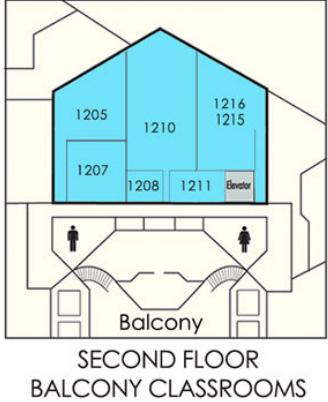

10:45am

PRESCHOOL (Birth-Pre-K)
GRADE SCHOOL (K-5th Grade)
KIDS INC (Special Needs)

1st floor CB
2nd floor CB
1st floor CB

MIDDLE SCHOOL See 9:15am
HIGH SCHOOL (9th-12th Grade) **ROCK**

AGE	LEADERS	LIFE STAGE	LOCATION
ALL ages	Creel/Wetton	"Heartstrings" - Women	Family Life Ctr 3115
ALL ages	Joey Bartlett	Deaf Ministry	<i>Return delayed</i>
ALL ages	Bautista/Camacho/Team	Hispanic Life Group	Balcony Room 1211
ALL ages	Team taught	Adult Special Needs	Family Life Ctr 3116
18-23	Woodruff	The Collective / College Group	Annex 1B
20-30's	Tew/Penner	Young Single Professionals	Annex 3B
20-30's	Kiekhoefer/Harrell	Nearly/Newly-Wed Class **Quarterly Enrollment**	ROCK Room 2110
20-30's	PB&J Group (Palmer/Bass/Jones)	With Preschoolers/Elementary	Family Life Ctr 3114
30's	Hutcherson/Peek	With Elementary	Fireside Room
45+	O'Dell/Bitting	With HS/College/Empty Nest	Gym
55+	Durrwachter/Team	With Empty Nests	Balcony Room 1205
60+	Dean/Loughlin - <i>currently on ZOOM</i>	"Lamplighters" - Single Senior Adults	Family Life Ctr 3112
60+	Kuhlman/Neff	With HS/College/Empty Nest	Balcony Room 1207
60+	Goodrich/Vinson	With Empty Nests	Balcony Room 1210
60+	Ator/Williams - <i>currently on ZOOM</i>	Senior Adults	Balcony Room 1215/16
60+	Robinson/Vannatta	"New Horizons" - Senior Adults	Theater
60+	Daily/Ussery	"Naomi" Women Senior Adults	<i>currently on FBVideo</i>
60+	Burleson	"Men's Class" - Men Senior Adults	Conference Room B
60+	Johnson/M Smith	Through the Bible Study-All ages	Conference Room A
60+	Smith/Northcut	"Joyful Class" - Women Senior Adults	<i>Return delayed</i>
65+	Matthews/Team	"Agape" Senior Adults	Multipurpose Room
70+	Womack	"Joyful Ventures" Senior Adults	Choir Room
	Rachele Neher	Single Moms	Room 4205 (4:30pm)

CAMPUS MAP

- Worship Center Building 1106 --1216
- ROCK (youth building) 2100 - 2118
- Family Sports Center 3100 - 3121
- Children's Building 4104 - 4256
- Annex Buildings 1A-3B
- Offices