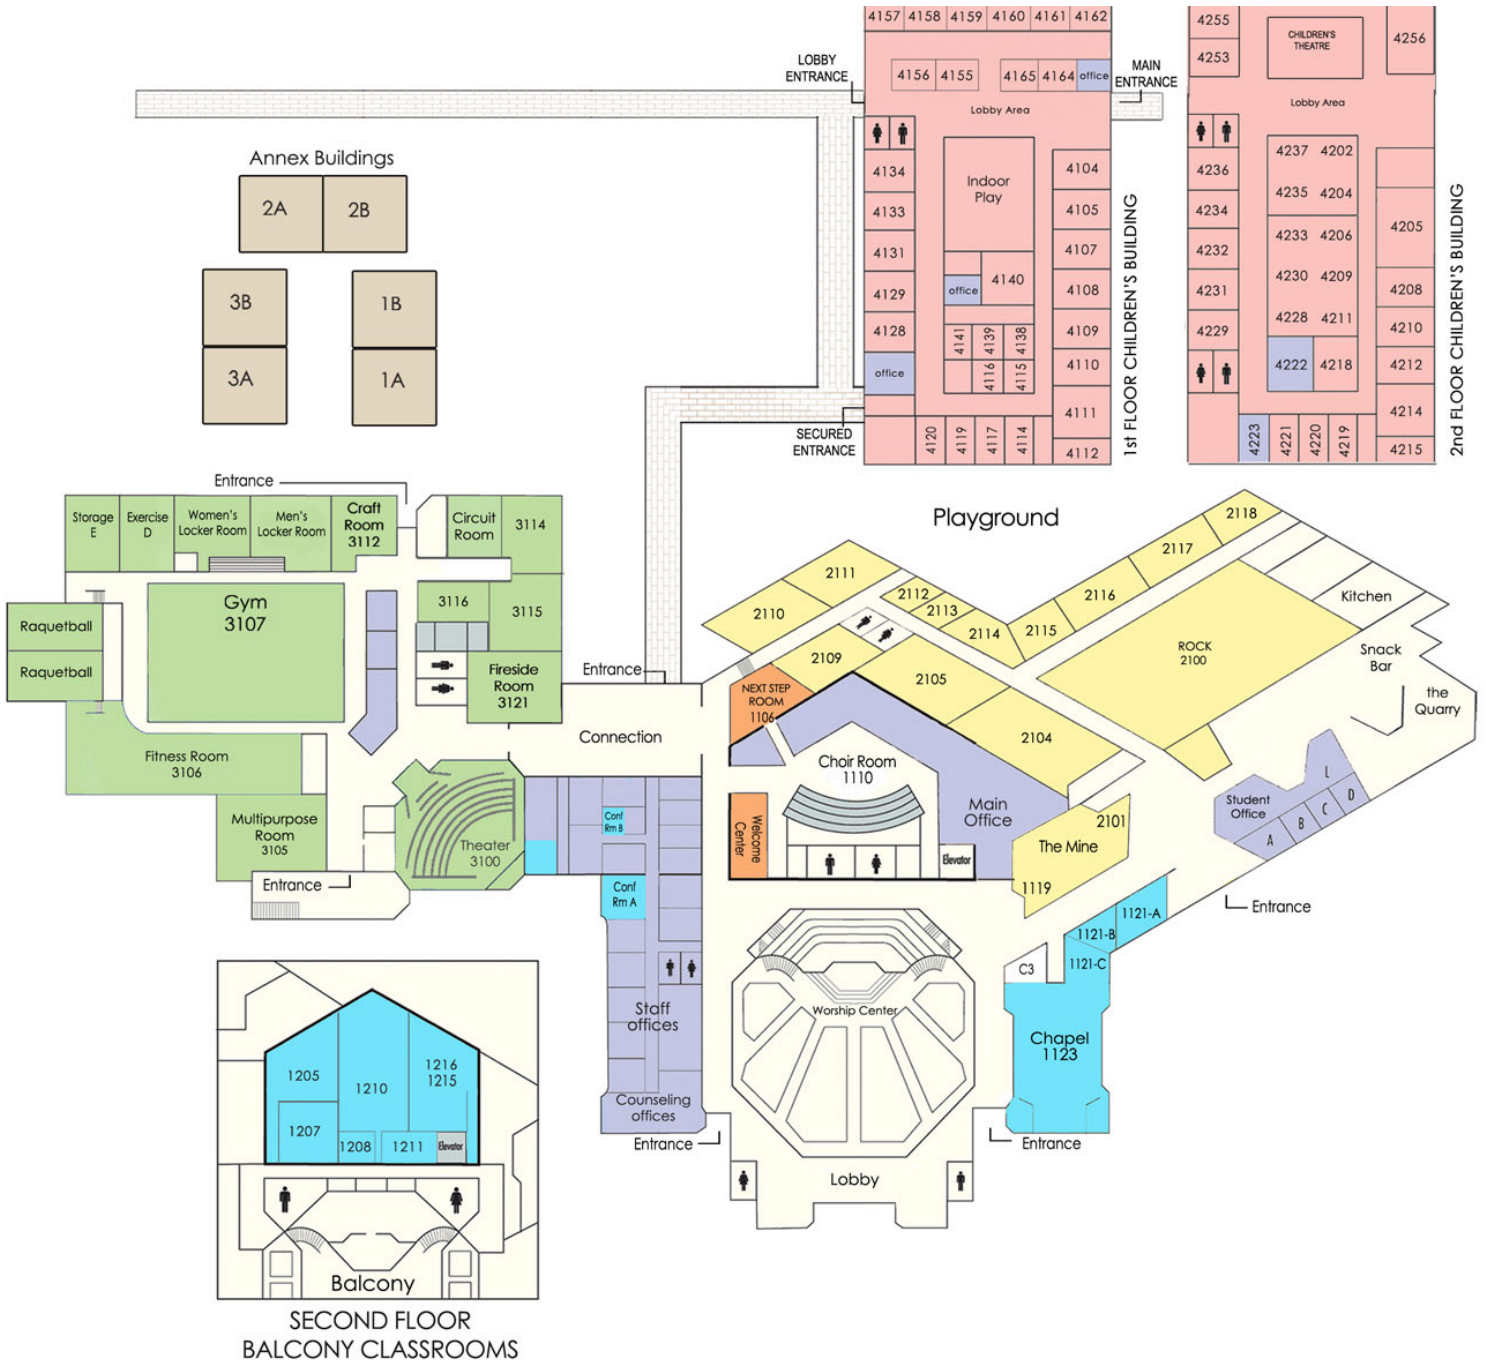

10:45am

PRESCHOOL (Birth-Pre-K)
GRADE SCHOOL (K-5th Grade)
KIDS INC (Special Needs)

1st floor CB
2nd floor CB
1st floor CB

MIDDLE SCHOOL See 9:15am
HIGH SCHOOL (9th-12th Grade) **ROCK**

AGE	LEADERS	LIFE STAGE	LOCATION
ALL ages	Creel/Wetton	"Heartstrings" - Women	Family Life Ctr 3115
ALL ages	Joey Bartlett	Deaf Ministry	<i>Return delayed</i>
ALL ages	Bautista/Camacho/Team	Hispanic Life Group	Balcony Room 1211
ALL ages	Team taught	Adult Special Needs	Family Life Ctr 3116
18-23	Woodruff	The Collective / College Group	Annex 1B
20-30's	Tew/Penner	Young Single Professionals	Annex 3B
20-30's	Kiekhoefer/Harrell	Nearly/Newly-Wed Class **Quarterly Enrollment**	ROCK Room 2110
20-30's	PB&J Group (Palmer/Bass/Jones)	With Preschoolers/Elementary	Family Life Ctr 3114
30's	Hutcherson/Peek	With Elementary	Fireside Room
45+	O'Dell/Bitting	With HS/College/Empty Nest	Gym
55+	Durrwachter/Team	With Empty Nests	Balcony Room 1205
60+	Dean/Loughlin - <i>currently on ZOOM</i>	"Lamplighters" - Single Senior Adults	Family Life Ctr 3112
60+	Kuhlman/Neff	With HS/College/Empty Nest	Balcony Room 1207
60+	Goodrich/Vinson	With Empty Nests	Balcony Room 1210
60+	Ator/Williams - <i>currently on ZOOM</i>	Senior Adults	Balcony Room 1215/16
60+	Robinson/Vannatta	"New Horizons" - Senior Adults	Theater
60+	Daily/Ussery	"Naomi" Women Senior Adults	<i>currently on FBVideo</i>
60+	Burleson	"Men's Class" - Men Senior Adults	Conference Room B
60+	Johnson/M Smith	Through the Bible Study-All ages	Conference Room A
60+	Smith/Northcut	"Joyful Class" - Women Senior Adults	<i>Return delayed</i>
65+	Matthews/Team	"Agape" Senior Adults	Multipurpose Room
70+	Womack	"Joyful Ventures" Senior Adults	Choir Room
	Rachele Neher	Single Moms	Room 4205 (4:30pm)

CAMPUS MAP

- Worship Center Building 1106 --1216
- ROCK (youth building) 2100 - 2118
- Family Sports Center 3100 - 3121
- Children's Building 4104 - 4256
- Annex Buildings 1A-3B
- Offices