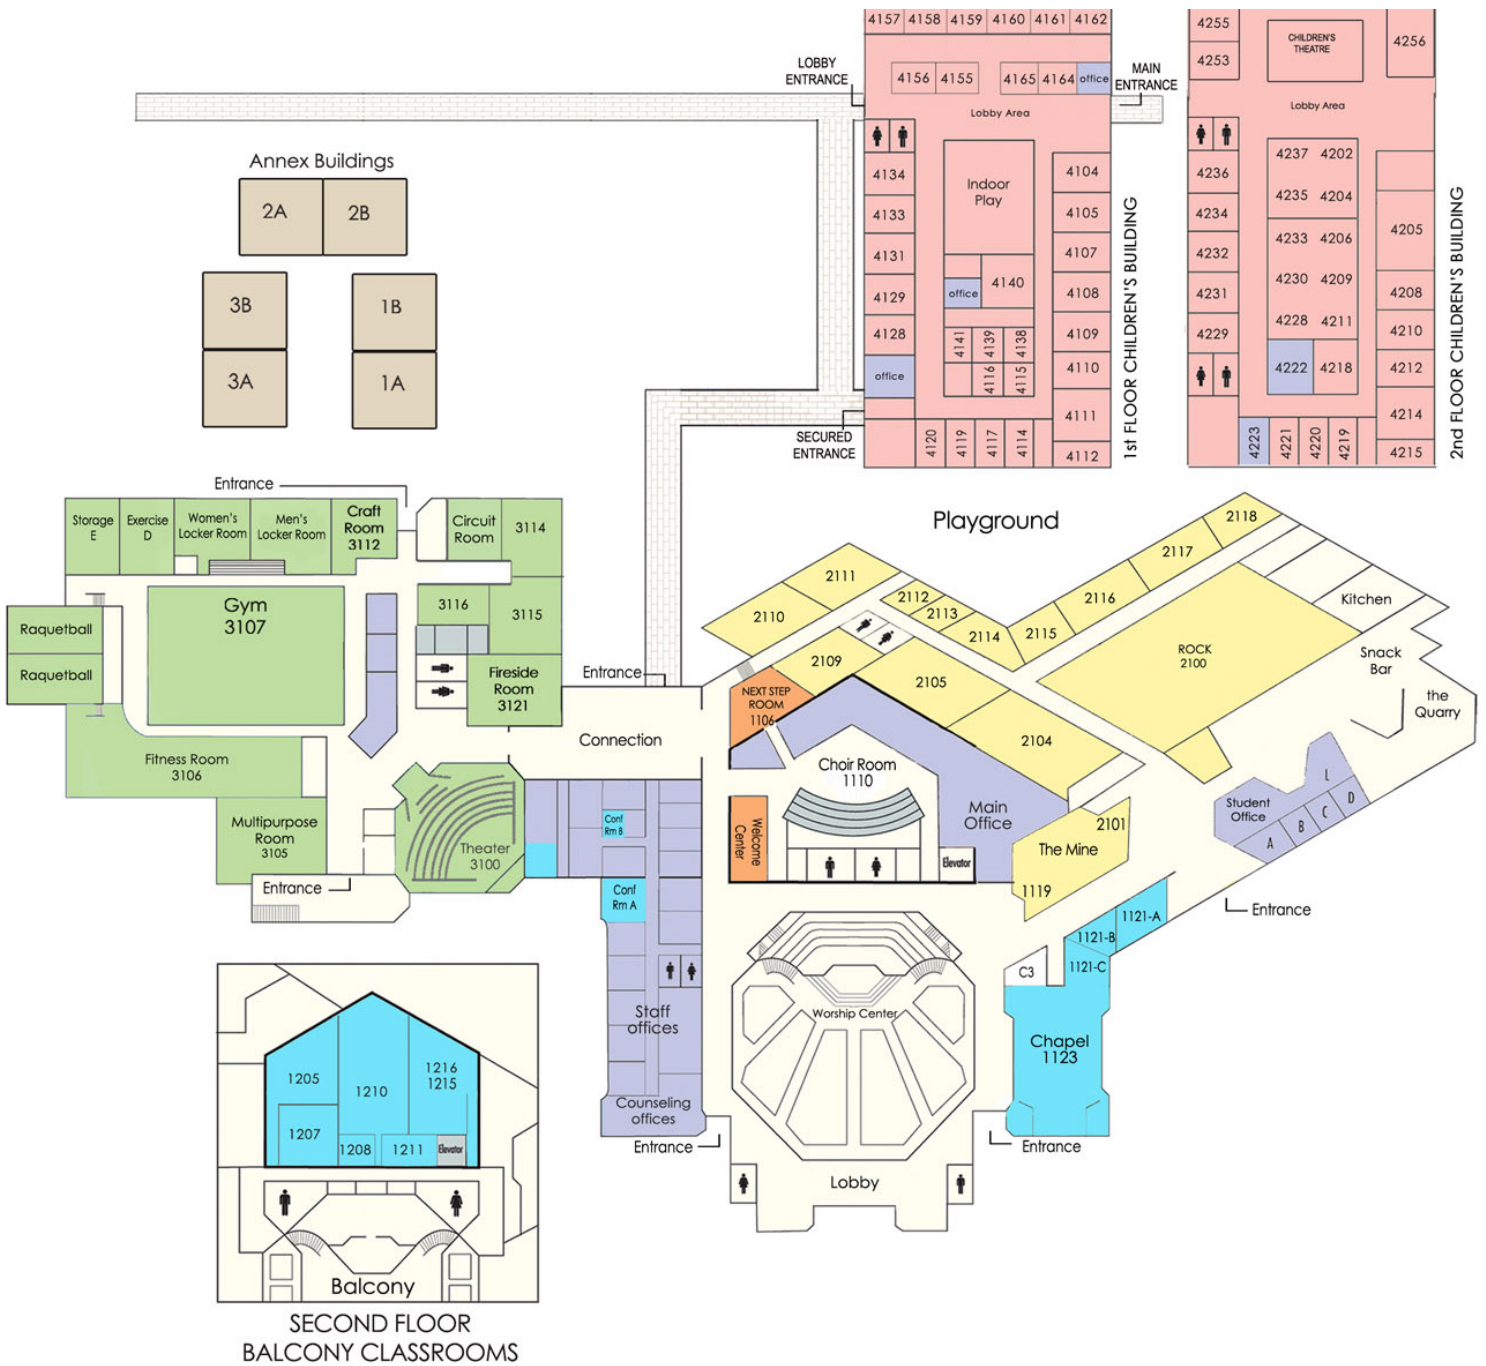

1st floor CB

AGE	LEADERS	LIFE STAGE	LOCATION
ALL ages	Creel/Wetton	"Heartstrings" - Women	Family Life Ctr 3115
ALL ages	Joey Bartlett	Deaf Ministry	<i>Return delayed</i>
ALL ages	Bautista/Camacho/Team	Hispanic Life Group	Balcony Room 1211
ALL ages	Team taught	Adult Special Needs	Family Life Ctr 3116
18-23	Woodruff	The Collective / College Group	Annex 1B
20-30's	Tew/Penner	Young Single Professionals	Annex 3B
20-30's	Kiekhoefer/Harrell	Nearly/Newly-Wed Class **Quarterly Enrollment**	ROCK Room 2110
20-30's	PB&J Group (Palmer/Bass/Jones)	With Preschoolers/Elementary	Family Life Ctr 3114
30's	Hutcherson/Peek	With Elementary/MS	Fireside Room
45+	O'Dell/Bitting	With HS/College/Empty Nest	Gym
55+	Durrwachter/Team	With Empty Nest	Balcony Room 1205
60+	Dean/Loughlin - <i>currently on ZOOM</i>	"Lamplighters" - Single Senior Adults	Family Life Ctr 3112
60+	Kuhlman/Neff	With HS/College/Empty Nest	Balcony Room 1207
60+	Goodrich/Vinson	With Empty Nest	Balcony Room 1210
60+	Ator/Williams	Senior Adults	<i>currently on ZOOM</i>
60+	Robinson/Vannatta	"New Horizons" - Senior Adults	Balcony Room 1215/16
60+	Daily/Ussery	"Naomi" Women Senior Adults	<i>currently on FBVideo</i>
60+	Burleson	"Men's Class" - Men Senior Adults	Conference Room B
60+	Smith/Northcut	"Joyful Class" - Women Senior Adults	<i>Return delayed</i>
60+	Johnson/M Smith	Through the Bible Study-All ages	Conference Room A
65+	Matthews/Team	"Agape" Senior Adults	Multipurpose Room
70+	Womack	"Joyful Ventures" Senior Adults	Choir Room
20-30s	Rachele Neher	Single Moms	Room 4205 (4:30pm)
20-30s	Kester/Hope	With Preschool/Elementary	CB 4256 (<i>Wednesdays</i>)

CAMPUS MAP

- Worship Center Building 1106 --1216
- ROCK (youth building) 2100 - 2118
- Family Sports Center 3100 - 3121
- Children's Building 4104 - 4256
- Annex Buildings 1A-3B
- Offices