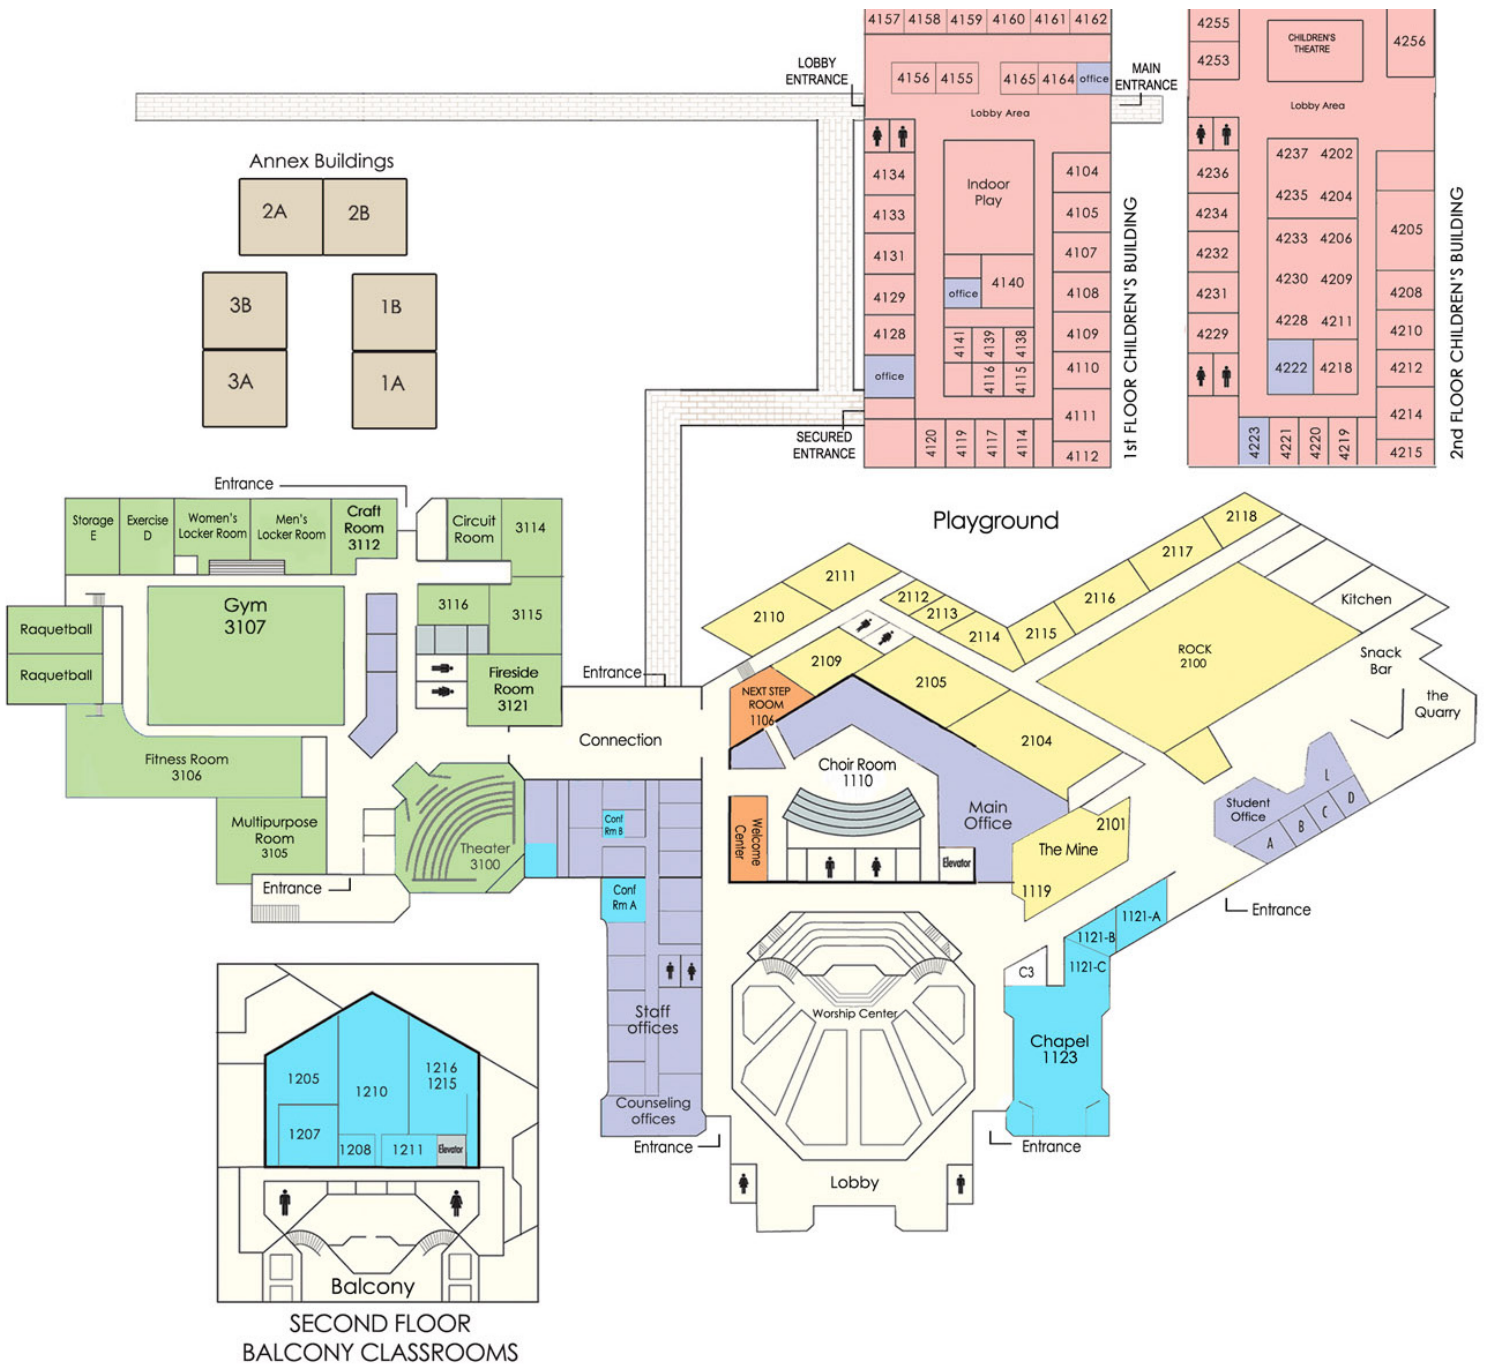

(9th-12th Grade)

KIDS INC (Special Needs)

1st floor CB

AGE	LEADERS	LIFE STAGE	LOCATION
ALL ages	Creel/Wetton	"Heartstrings" - Women	Family Life Ctr 3115
ALL ages	Joey Bartlett	Deaf Ministry	<i>Return delayed</i>
ALL ages	Bautista/Camacho/Team	Hispanic Life Group	Balcony Room 1211
ALL ages	Team taught	Adult Special Needs	Family Life Ctr 3116
18-23	Woodruff	The Collective / College Group	Annex 1B
20-30's	Tew/Penner	Young Single Professionals	Annex 3B
20-30's	Kiekhoefer/Harrell	Nearly/Newly-Wed Class **Quarterly Enrollment**	ROCK Room 2110
20-30's	PB&J Group (Palmer/Bass/Jones)	With Preschoolers/Elementary	Family Life Ctr 3114
30's	Hutcherson/Peek	With Elementary/MS	Fireside Room
45+	O'Dell/Bitting	With HS/College/Empty Nest	Gym
55+	Durrwachter/Team	With Empty Nest	Balcony Room 1205
60+	Dean/Loughlin	"Lamplighters" - Single Senior Adults	Family Life Ctr 3112
60+	Kuhlman/Neff	With HS/College/Empty Nest	Balcony Room 1207
60+	Goodrich/Vinson	With Empty Nest	Balcony Room 1210
60+	Ator/Williams	Senior Adults	<i>currently on ZOOM</i>
60+	Robinson/Vannatta	"New Horizons" - Senior Adults	Balcony Room 1215/16
60+	Daily/Ussery	"Naomi" Women Senior Adults	<i>currently on FBVideo</i>
60+	Burleson	"Men's Class" - Men Senior Adults	Conference Room B
60+	Smith/Northcut	"Joyful Class" - Women Senior Adults	<i>Return delayed</i>
60+	Johnson/M Smith	Through the Bible Study-All ages	Conference Room A
65+	Matthews/Team	"Agape" Senior Adults	Multipurpose Room
70+	Womack	"Joyful Ventures" Senior Adults	Choir Room
20-30s	Rachele Neher	Single Moms	Room 4205 (4:30pm)
	Kester/Hope	With Preschool/Elementary	CB 4256 (<i>Wednesdays</i>)

CAMPUS MAP

- Worship Center Building 1106 --1216
- ROCK (youth building) 2100 - 2118
- Family Sports Center 3100 - 3121
- Children's Building 4104 - 4256
- Annex Buildings 1A-3B
- Offices