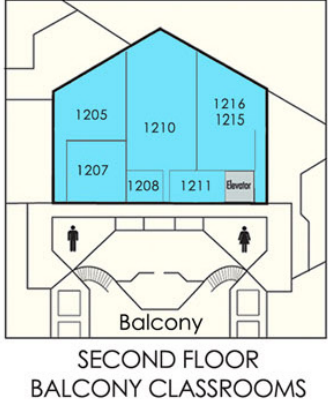

CAMPUS MAP

- Worship Center Building 1106 --1216
- ROCK (youth building) 2100 - 2118
- Family Sports Center 3100 - 3121
- Children's Building 4104 - 4256
- Annex Buildings 1A-3B
- Offices