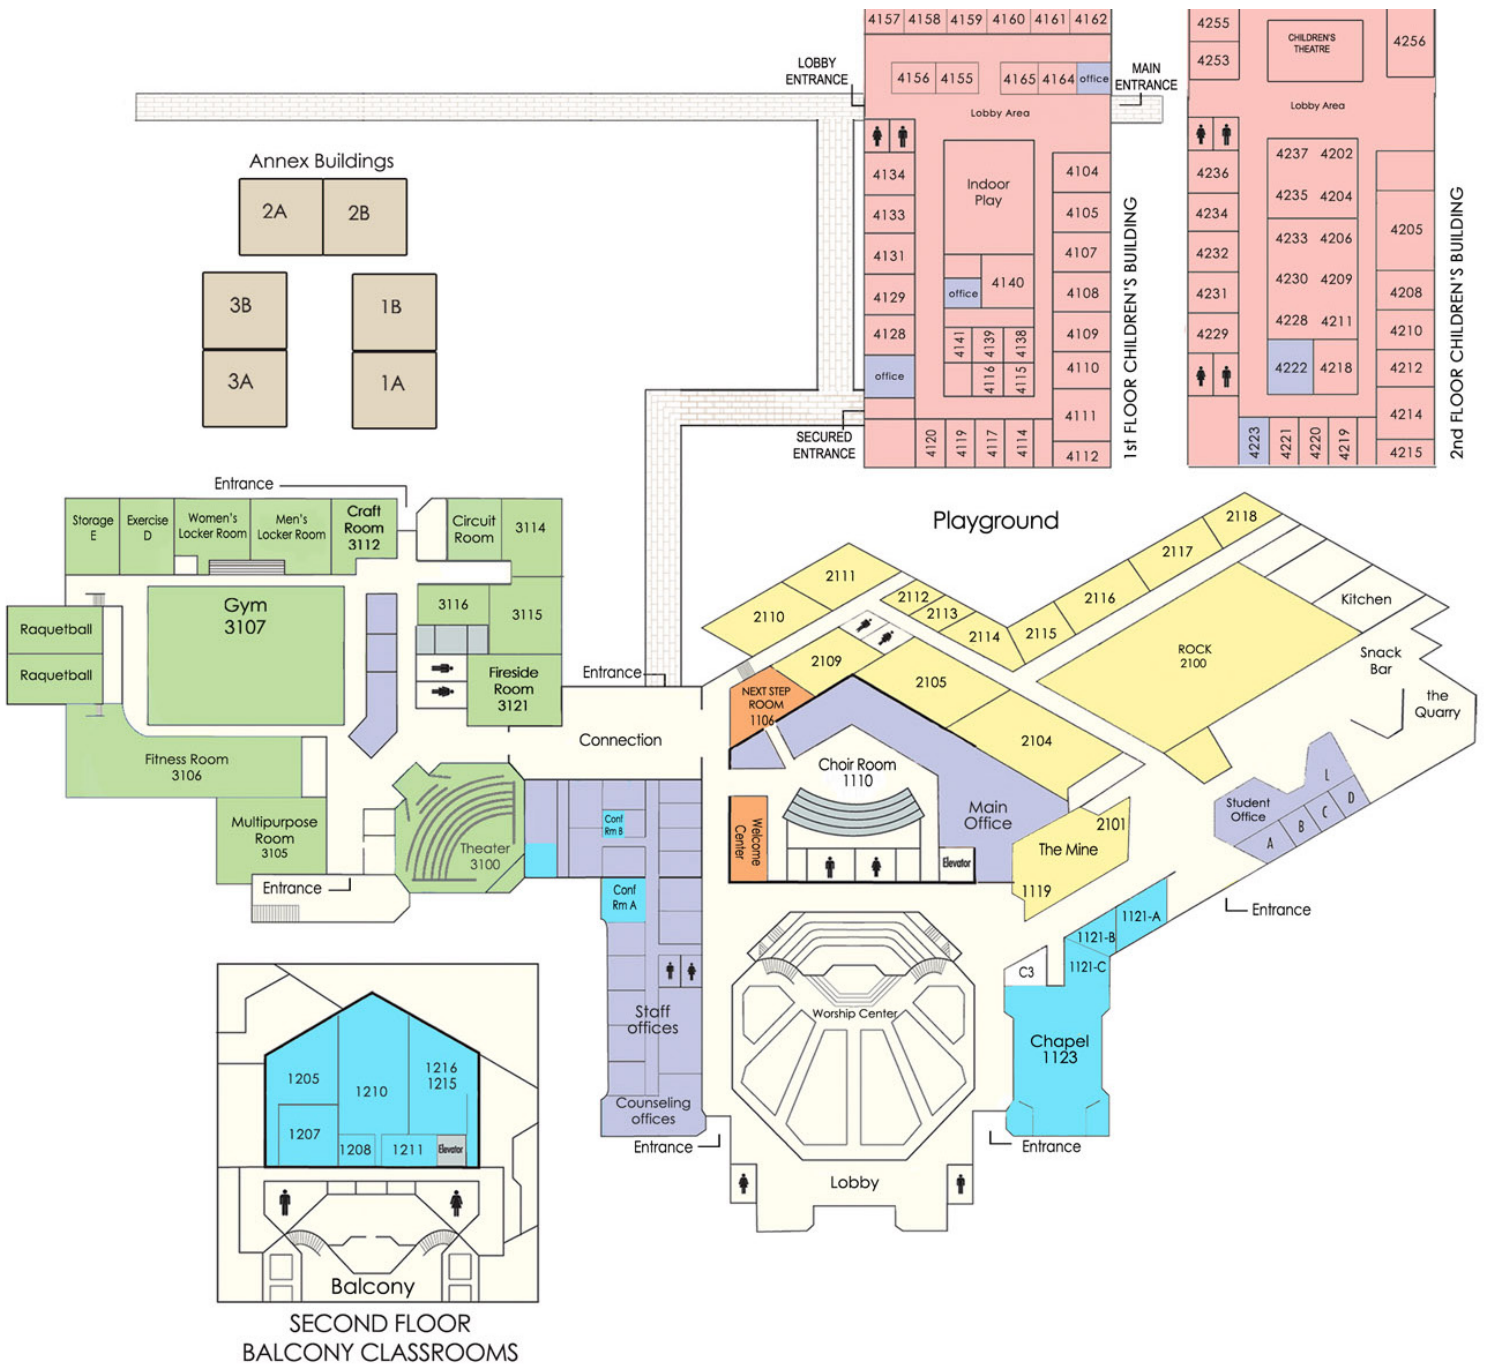

1st floor CB

AGE	LEADERS	LIFE STAGE	LOCATION
ALL ages	Creel/Wetton	"Heartstrings" - Women	Family Life Ctr 3115
ALL ages	Joey Bartlett	Deaf Ministry	<i>Return delayed</i>
ALL ages	Bautista/Camacho/Team	Hispanic Life Group	Balcony Room 1211
ALL ages	Team taught	Adult Special Needs	Family Life Ctr 3116
18-23	Woodruff	The Collective / College Group	Annex 1B
20-30's	Tew/Penner	Young Single Professionals	Annex 3B
20-30's	Kiekhoefer/Harrell	Nearly/Newly-Wed Class **Quarterly Enrollment**	ROCK Room 2110
20-30's	PB&J Group (Palmer/Bass/Jones)	With Preschoolers/Elementary	Family Life Ctr 3114
30's	Hutcherson/Peek	With Elementary/MS	Fireside Room
45+	O'Dell/Bitting	With HS/College/Empty Nest	<i>currently on ZOOM</i>
55+	Durrwachter/Team	With Empty Nest	Balcony Room 1205
60+	Dean/Loughlin - <i>currently on ZOOM</i>	"Lamplighters" - Single Senior Adults	Family Life Ctr 3112
60+	Kuhlman/Neff	With HS/College/Empty Nest	Balcony Room 1207
60+	Goodrich/Vinson	With Empty Nest	Balcony Room 1210
60+	Ator/Williams	Senior Adults	<i>currently on ZOOM</i>
60+	Robinson/Vannatta	"New Horizons" - Senior Adults	Balcony Room 1215/16
60+	Daily/Ussery	"Naomi" Women Senior Adults	<i>currently on FBVideo</i>
60+	Burleson	"Men's Class" - Men Senior Adults	Conference Room B
60+	Smith/Northcut	"Joyful Class" - Women Senior Adults	<i>Return delayed</i>
60+	Johnson/M Smith	Through the Bible Study-All ages	Meets off-campus
65+	Matthews/Team	"Agape" Senior Adults	Multipurpose Room
70+	Womack	"Joyful Ventures" Senior Adults	Choir Room
20-30s	Rachele Neher	Single Moms	Room 4205 (4:30pm)
20-30s	Kester/Hope	With Preschool/Elementary	CB 4256 (<i>Wednesdays</i>)

CAMPUS MAP

- Worship Center Building 1106 --1216
- ROCK (youth building) 2100 - 2118
- Family Sports Center 3100 - 3121
- Children's Building 4104 - 4256
- Annex Buildings 1A-3B
- Offices